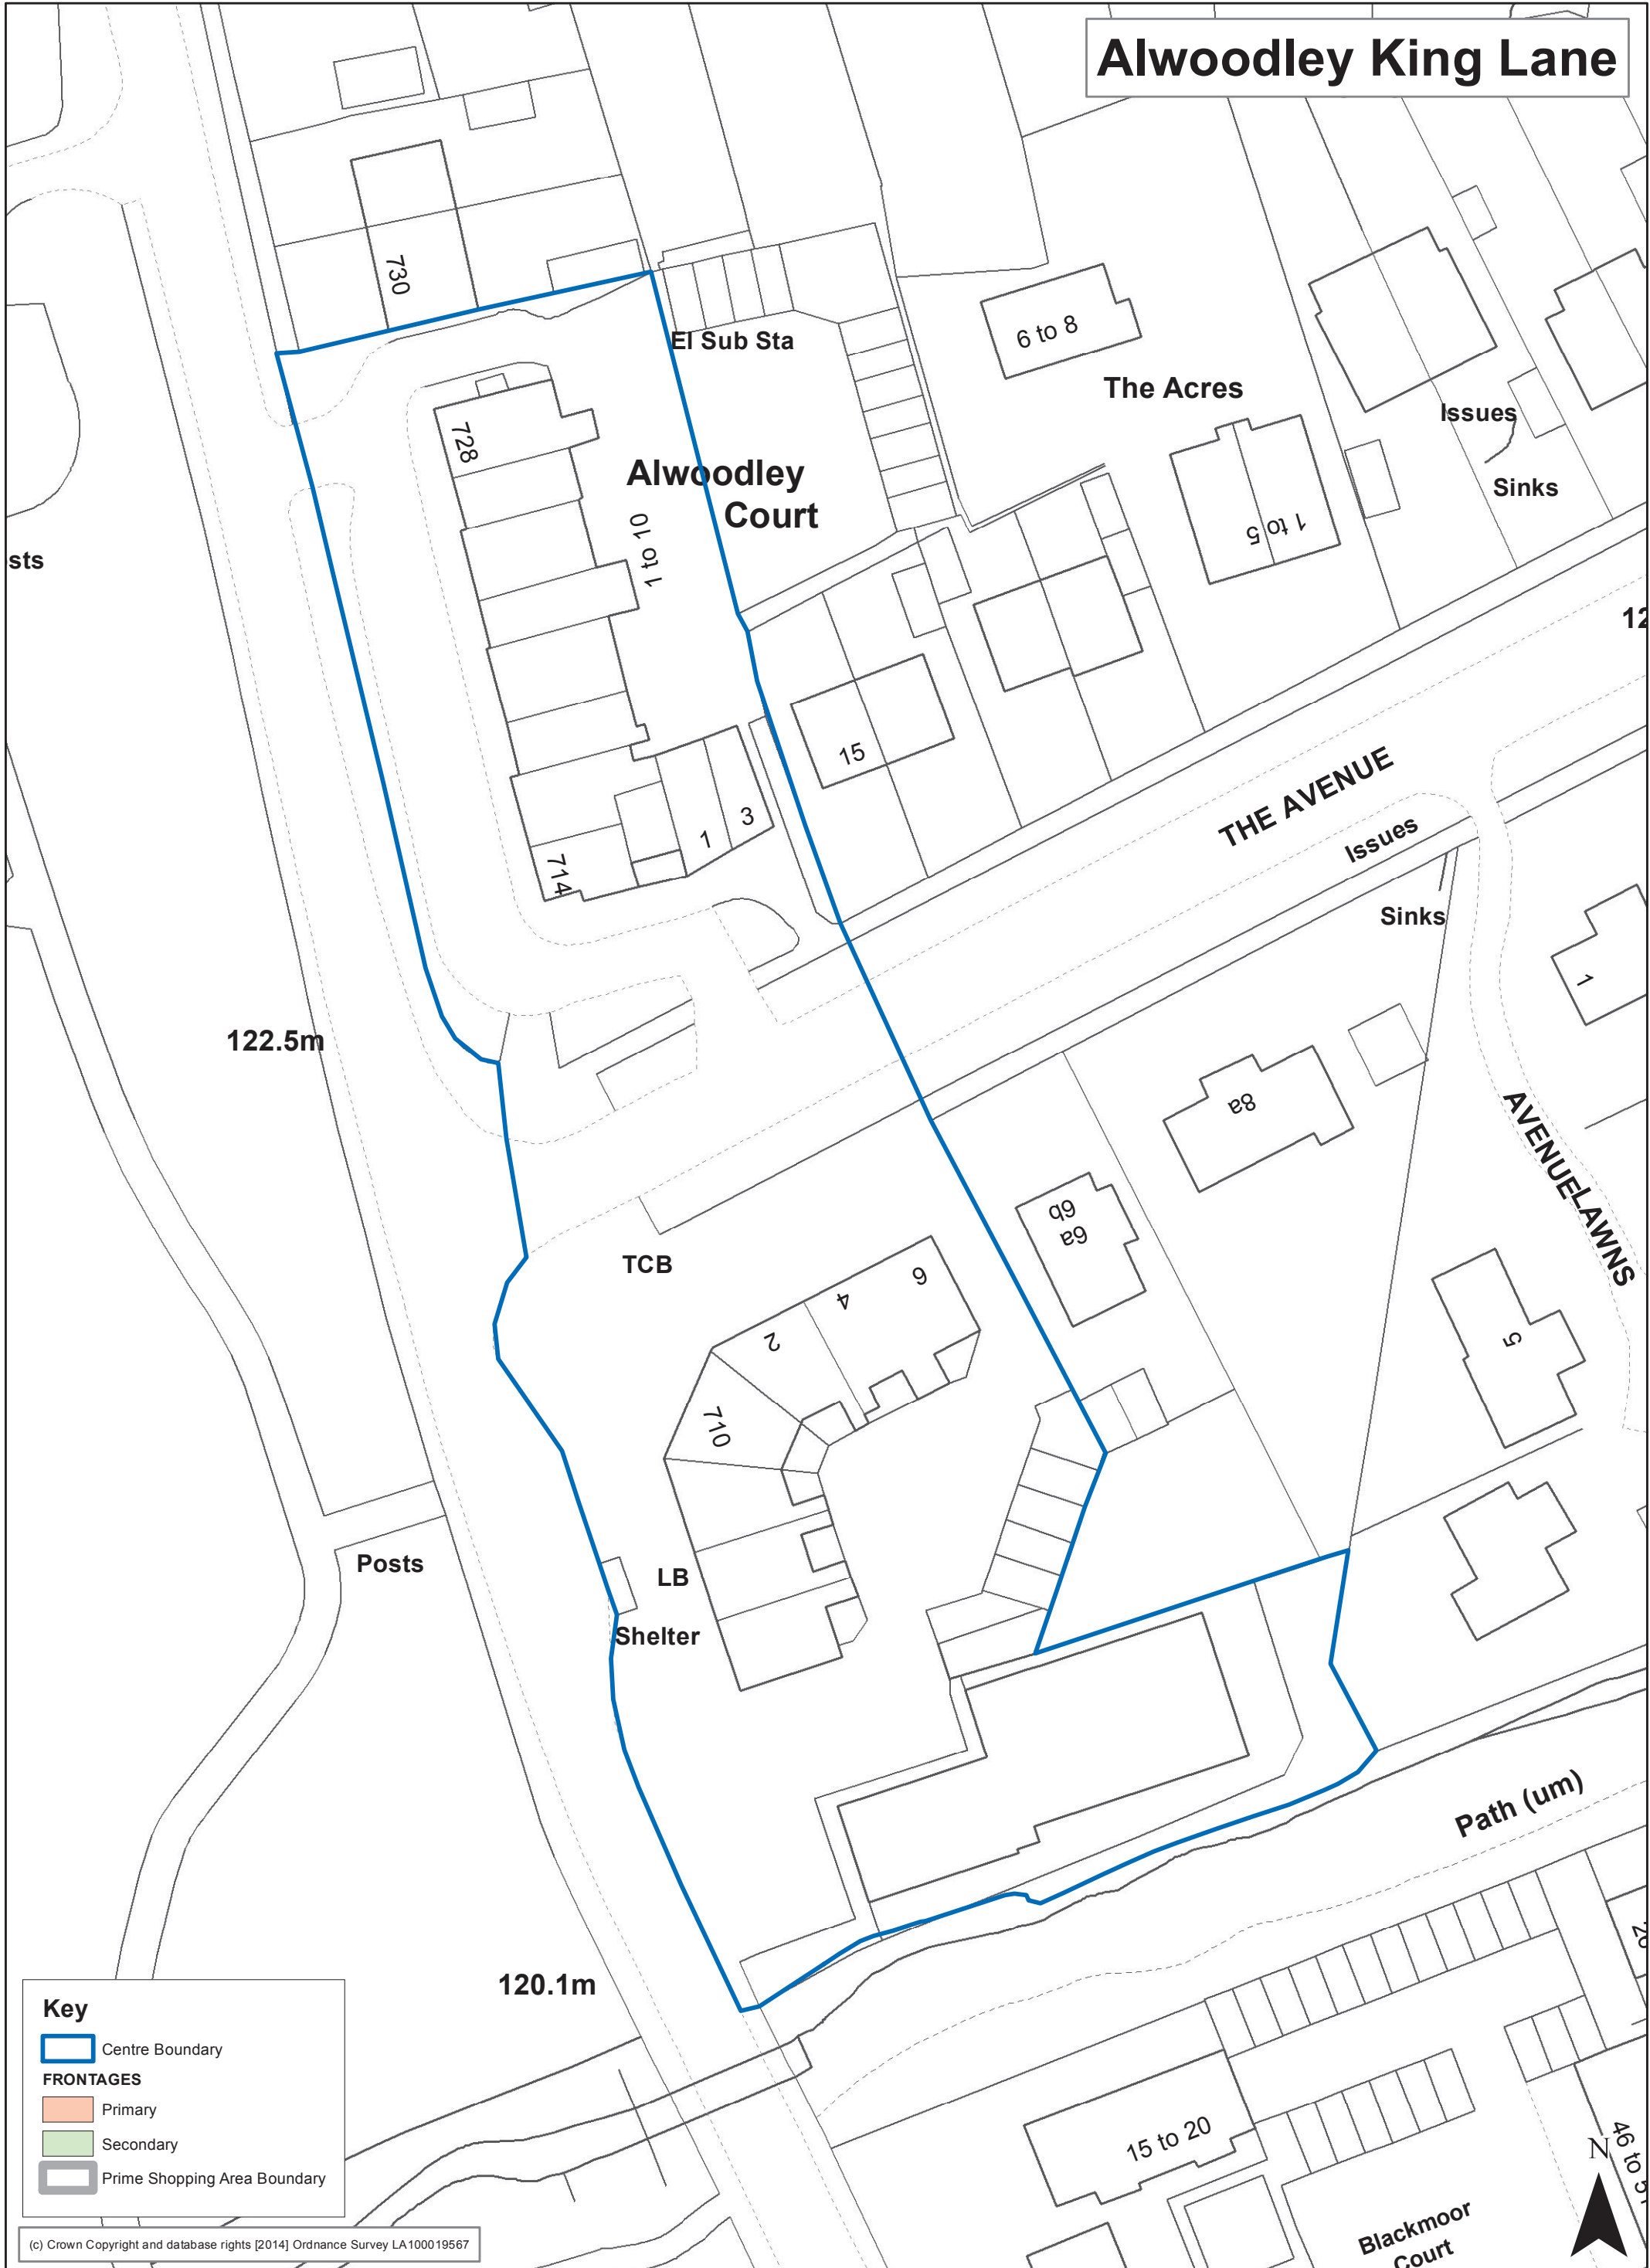

Alwoodley King Lane

Key

- Centre Boundary
- FRONTAGES**
- Primary
- Secondary
- Prime Shopping Area Boundary

(c) Crown Copyright and database rights [2014] Ordnance Survey LA100019567